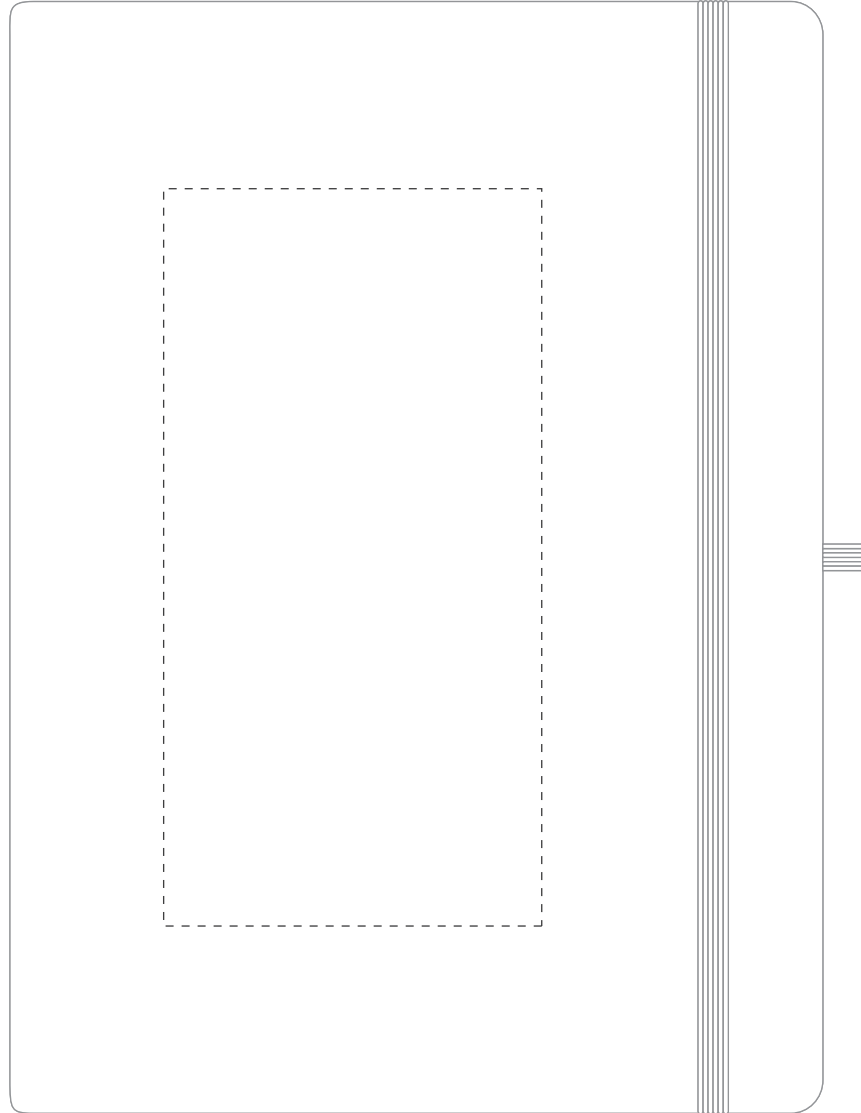

Your Ref:	Quantity:	Product Code: QS2864
Our Ref:	Version: 1	Product Colour: WHITE

PRINTING CONCERNS:**PRODUCT INFO: DUE TO THE NATURE OF THE PRODUCT THE PRINT POSITION MAY VARY BY 2 - 3 MM**

Please note that this product has Sustainability Markings that are not visible from this perspective

We stock this item in the following colours

**PANTONE REFERENCE(S)**

 Full colour printing

ARTWORK SCALE 50%

Product Image for visualisation
- colours may vary

CENTRED TO PRINT AREA
CENTRED TO NOTEBOOK

The dashed line is to demonstrate print area and will not appear on your printed item

To proceed, please approve visual via the online system.

ARTWORK SCALE 100%
Digital print area: 100mm x 195mm